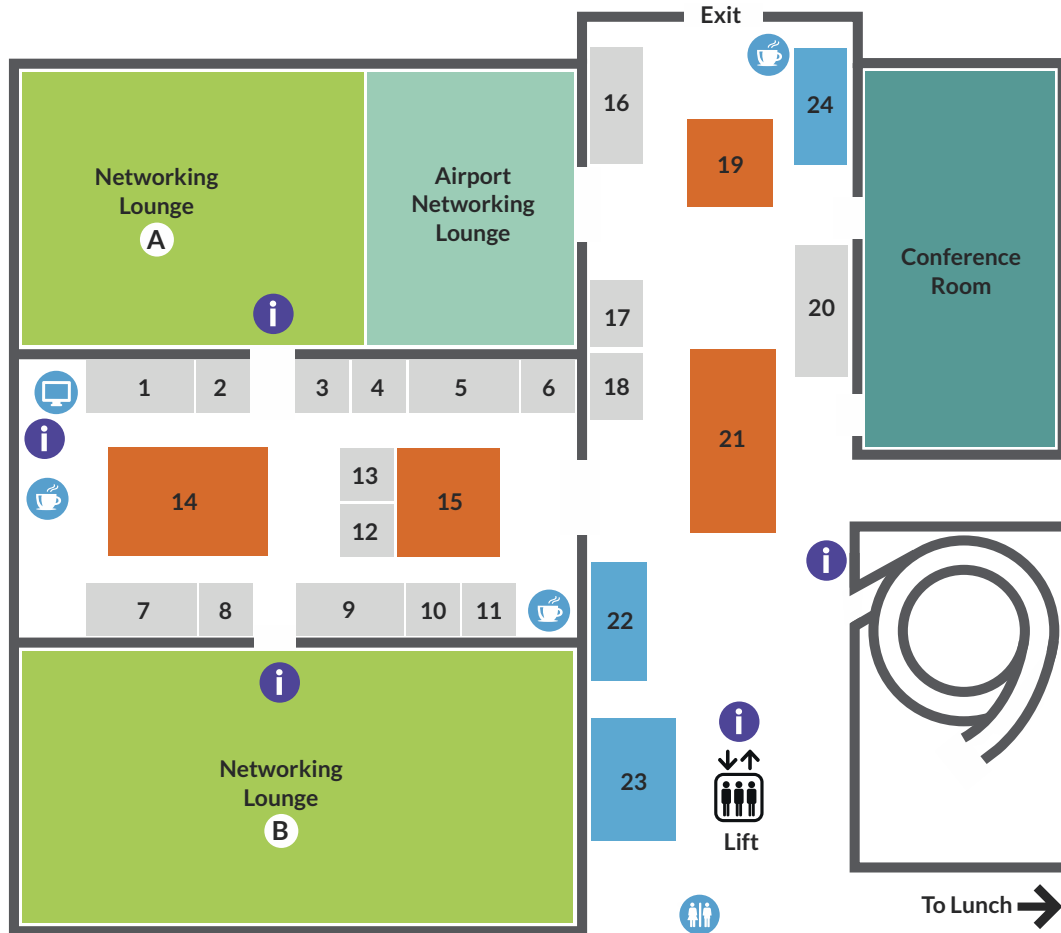

Event Floorplan

Key

- Airline Table Listings
- Refreshments
- Internet & Charging Station
- Toilets

Susesi Resort, Antalya

Stands

- 1 Corendon Airlines
- 2 Tampere
- 3 Kiwi.com
- 4 Predictive Mobility
- 5 Airbus
- 6 Amadeus
- 7 anna.aero
- 8 PDC Aviation
- 9 RDC Aviation
- 10 TCR
- 11 Shell Aviation
- 12 Air Black Box

- 13 Reserved
- 14 World Fuel Services Lounge
- 15 Istanbul Sabiha Gökçen Lounge
- 16 Cirium
- 17 TOTAL AVIATION
- 18 NAMA Nice Airport Management
- 19 SunExpress Lounge
- 20 Moroccan Airports Authority (ONDA)
- 21 Fraport TAV Lounge - Host 2020
- 22 CONNECT Welcome & Meetings Desk
- 23 CONNECT Lounge
- 24 Media Hub